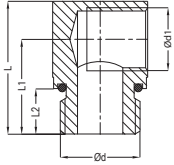

rtc TYPE ELB

Male - Female thread adapters (90°) / Außen - Innengewinde Adapter (90°)

Adapter / Nippel

Order No / Bestellnr.

Ød

Ød1

L

L1

L2

#

Material: Ms58 (Brass) - Messing
 Plating: Nickel

ELB 13-10	BSP 1/4	BSP 1/8	25	17	9	15
ELB 17-13	BSP 3/8	BSP 1/4	27.5	19	9	20
ELB 21-17	BSP 1/2	BSP 3/8	35	25	15	25