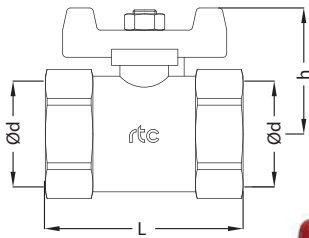

T Handle ball valve with female to male connection / Kugelventil

TYPE TVFF

Standard Ball Valve / Standart Kugelventil

Connection / Anschluss	Order No / Bestellnr.		L	h	Bar
	Ød Female	Ød Female			
BSP 1/4			49	37	25
BSP 3/8			49	37	25
BSP 1/2			58	41	25
BSP 3/4			68	44	25
BSP 1			83	53	25
BSP 1-1/4			98	60	25